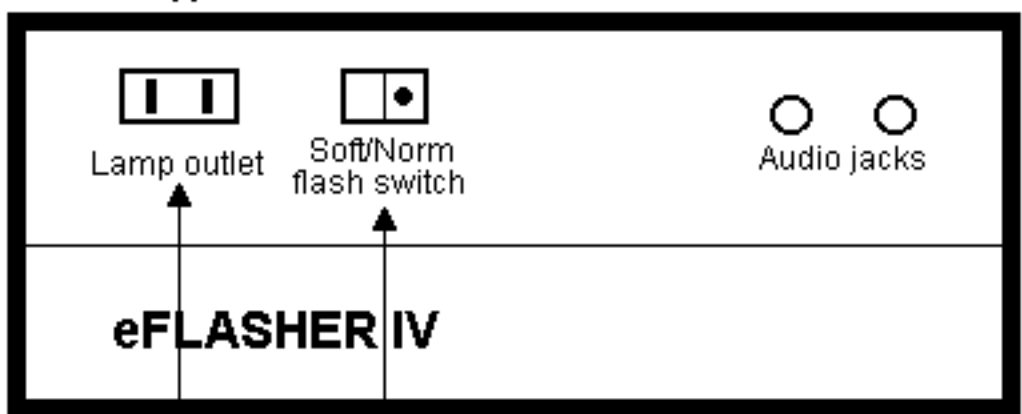

www.deafworks.com

Basic eFLASHER IV Installation

Use Radio Shack #42-2607 to connect from computer's sound card (OUT or SPKR) to eFLASHER IV.

"Ringing"
"Beep!"
"You've got mail"
"Ringing"
"Beep"

Lamp Plug-in (up to 100 W)