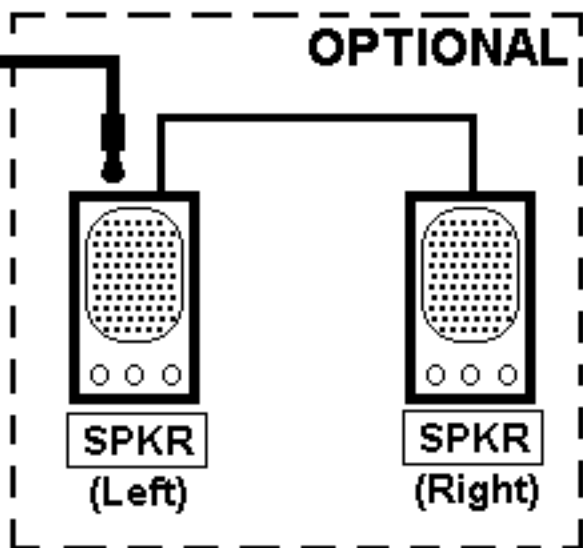

eFLASHER IV

Light and convenient, the **eFLASHER IV** is ideal for every deaf computer user. Provides three (3) flashes for each computer sound or call signal received. Whether you are away from your monitor, unable to notice flashing alerts, cannot hear the speaker's sound, or your monitor is turned off (i.e. screensaver), the **eFLASHER IV** is designed to quickly alert users to any incoming e-mails, TTY-PC, instant message (IM), IP-Relay, VRS, or videochat signal calls. Both IBM-PC and Macintosh-compatible, the **eFLASHER IV** also intelligently screens out music or other regular system sounds. Plus, the **eFLASHER IV** operates a built-in X-10 wireless transmitting system feature.

www.deafworks.com

Basic eFLASHER IV Installation

Use Radio Shack #42-2607 to connect from computer's sound card (OUT or SPKR) to eFLASHER IV.

"Ringing"
"Beep!"
"You've got mail"
"Ringing"
"Beep"

Lamp Plug-in (up to 100 W)

Feature FLASH switch: SOFT (slow) or NORM (reg)

(wireless)

NOTE: Unlimited numbers of X-10 Lamp Modules to cover all rooms.

NOTE: eFLASHER IV provides three (3) flashes for each computer sound or call signal received. Must use a special .WAV file to operate it which it can be download from manufacturer's website: <http://www.deafworks.com/eFLASHER/download.html>